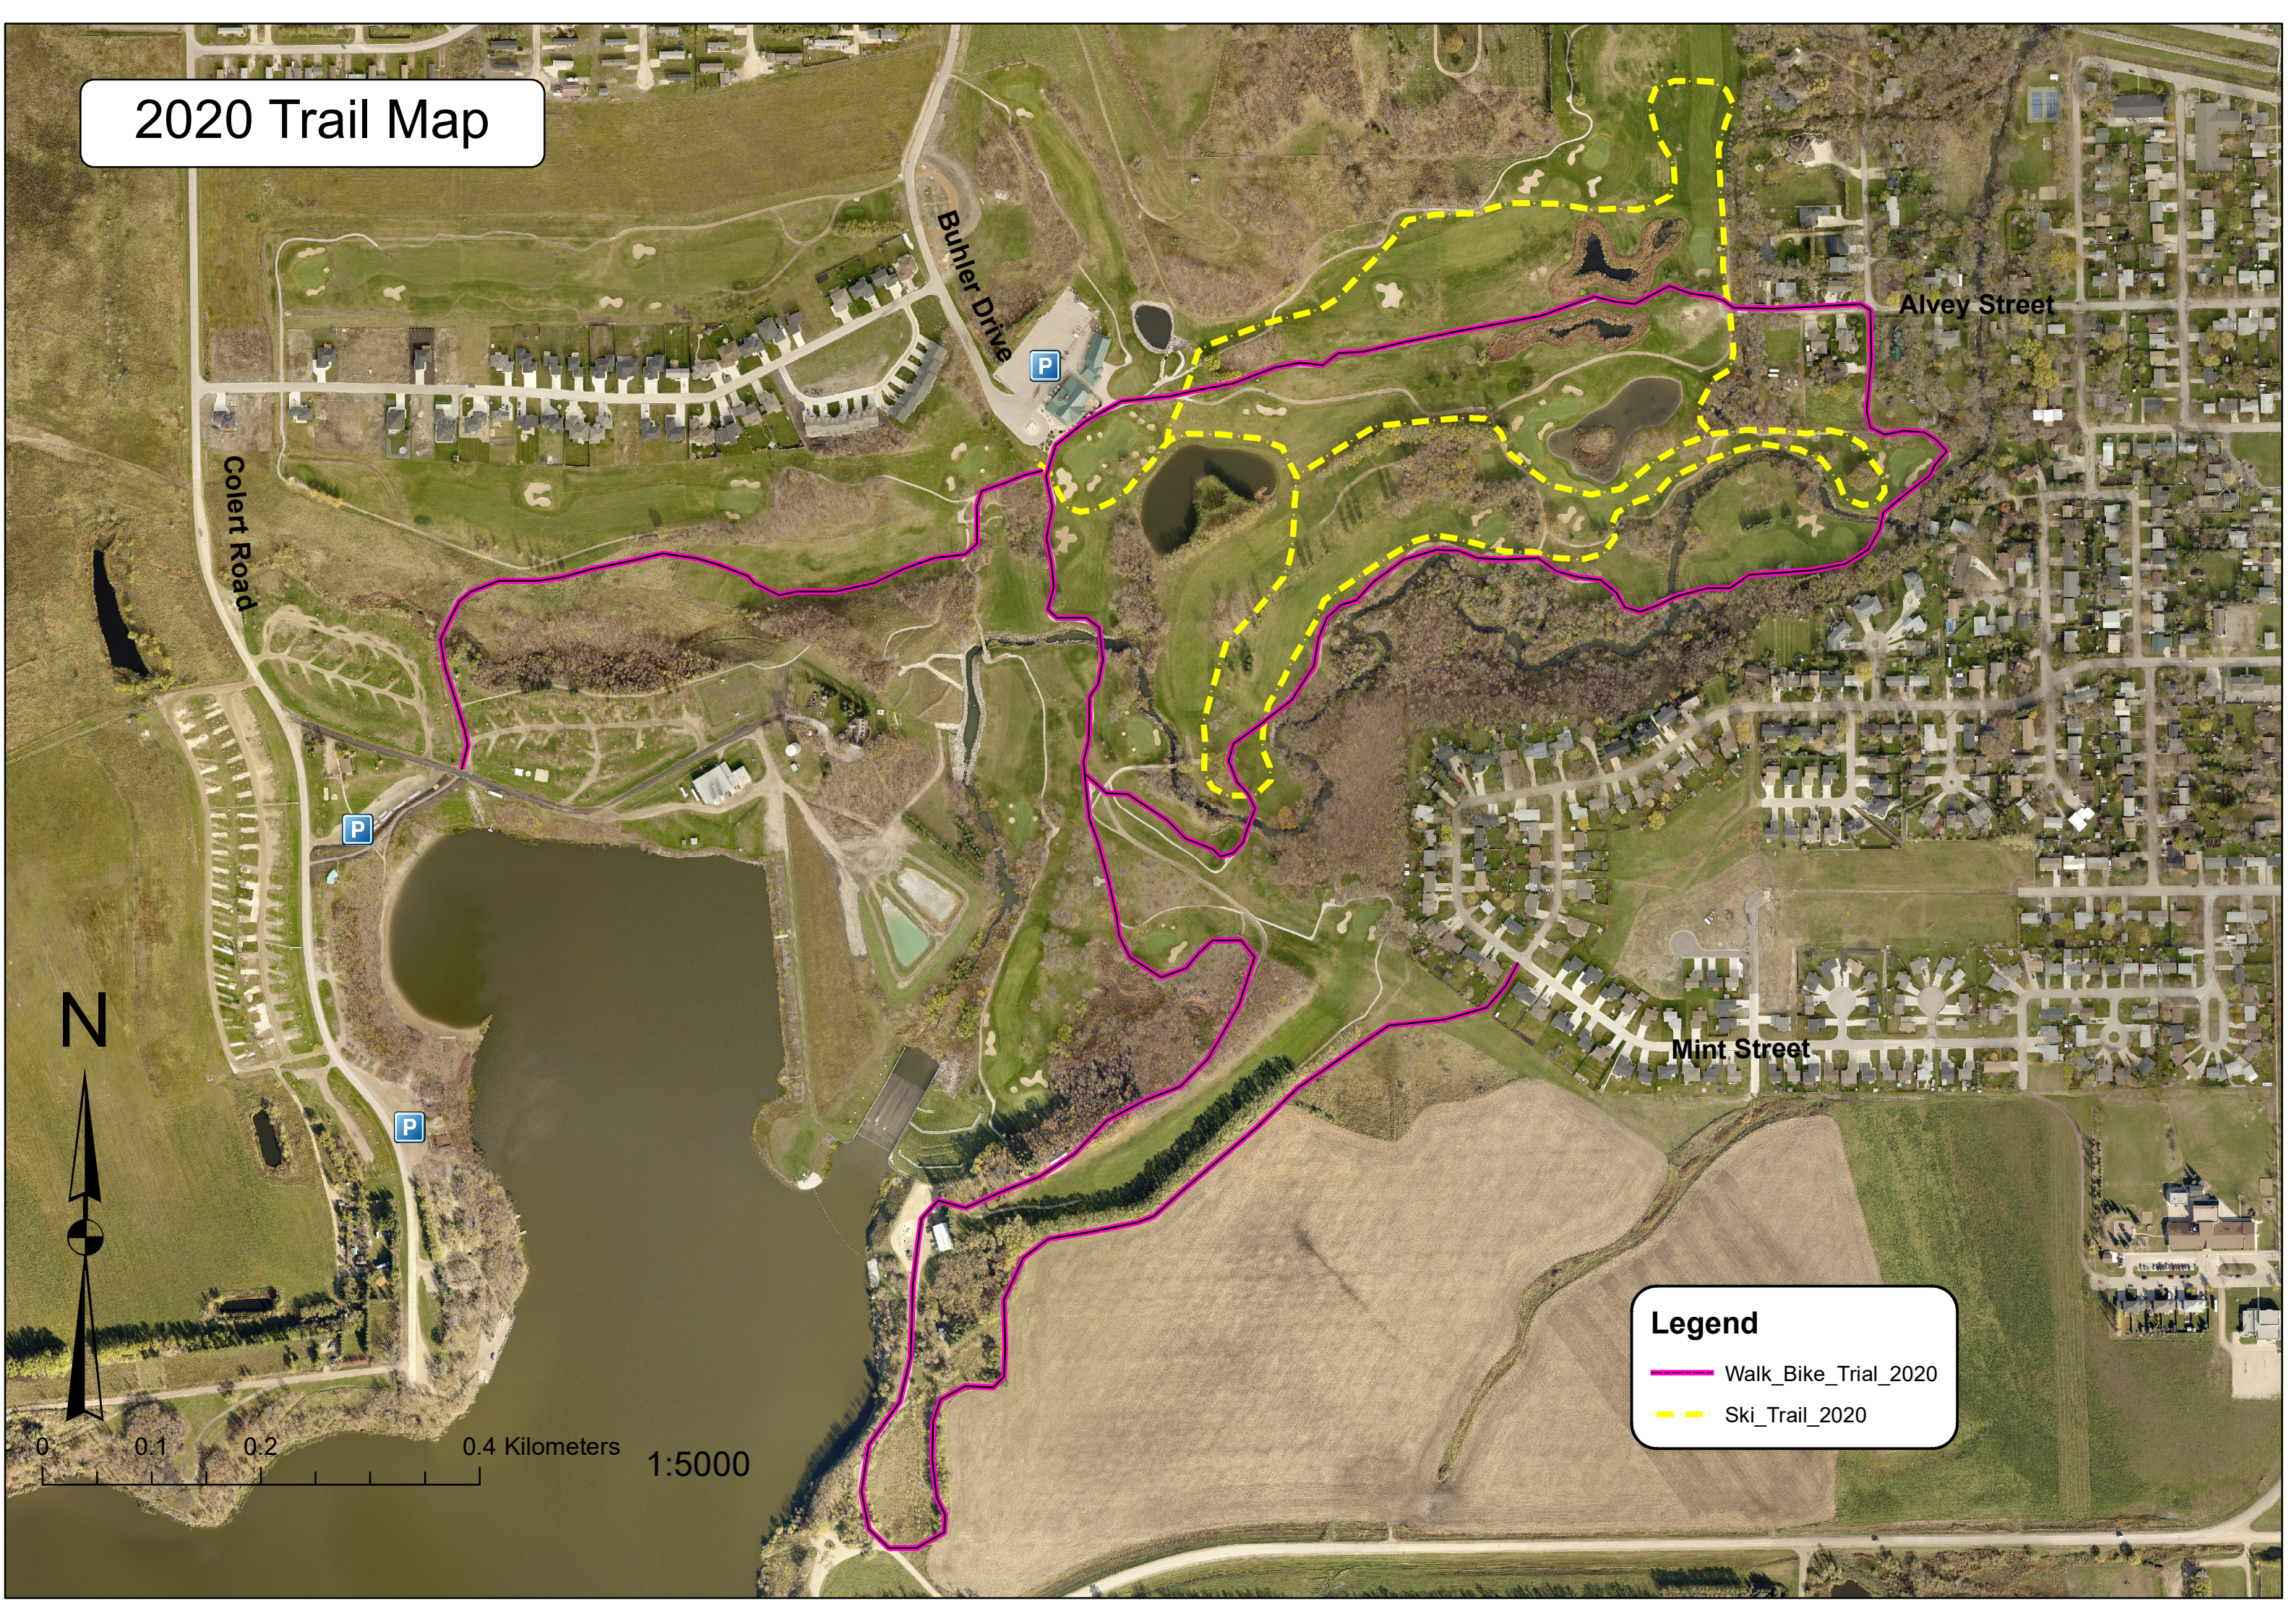

# 2020 Trail Map

Colert Road

Buhler Drive

Alvey Street

Mint Street

**Legend**

- Walk\_Bike\_Trial\_2020
- - - Ski\_Trail\_2020

0 0.1 0.2 0.4 Kilometers 1:5000