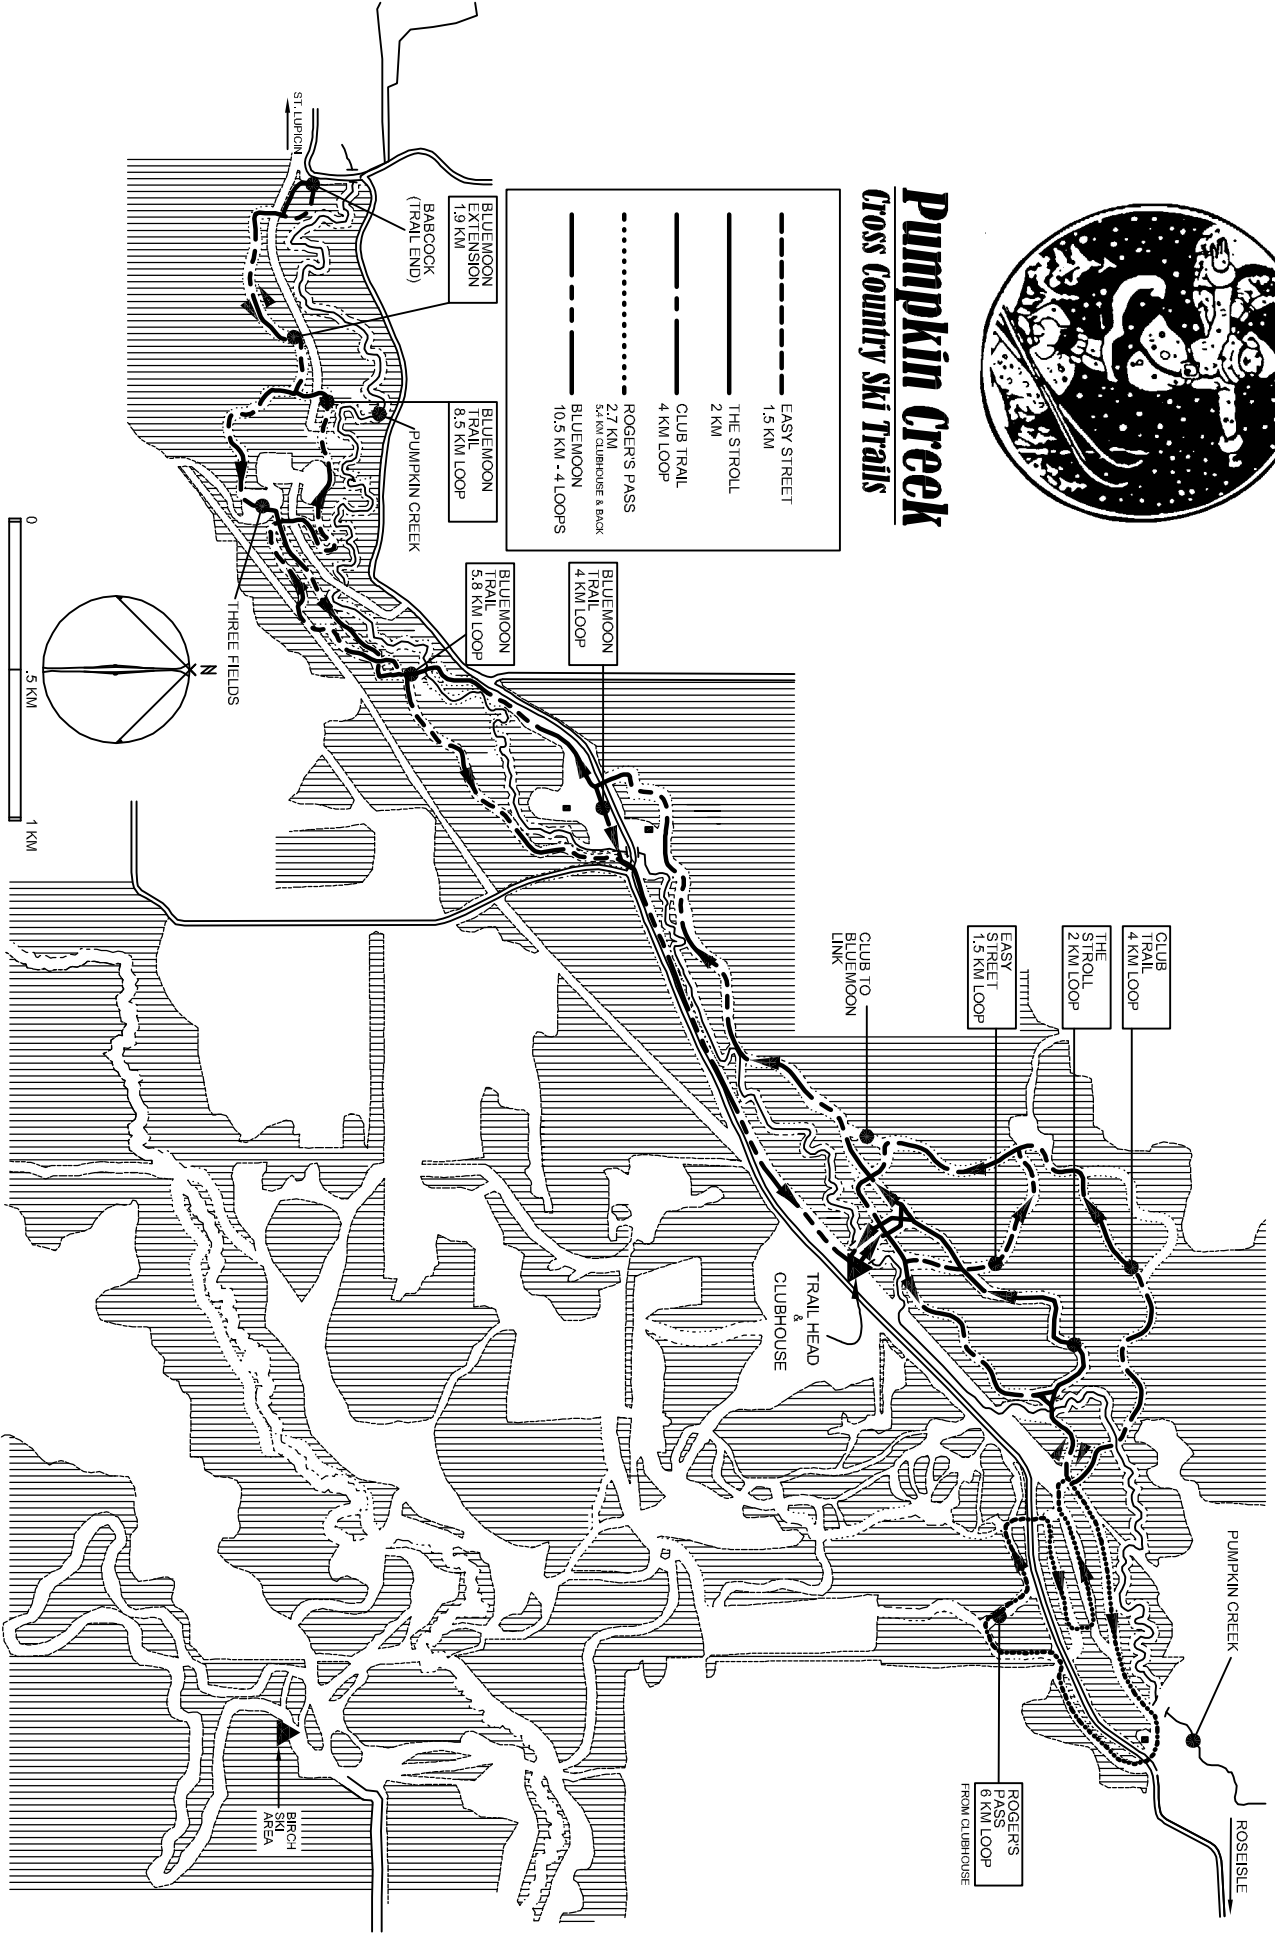

Pumpkin Creek

Cross Country Ski Trails

	EASY STREET	1.5 KM
	THE STROLL	2 KM
	CLUB TRAIL	4 KM LOOP
	ROGERS PASS	2.7 KM 5/8th Clubhouse & Back
	BLUEMOON	10.5 KM • 4 LOOPS

ROSEISLE

PUMPKIN CREEK

TRAIL HEAD
&
CLUBHOUSE

CLUB TRAIL
4 KM LOOP

THE STROLL
2 KM LOOP

EASY STREET
1.5 KM LOOP

CLUB TO
BLUEMOON
LINK

ROGERS
PASS
6 KM LOOP
FROM CLUBHOUSE

BLUEMOON
TRAIL
4 KM LOOP

BLUEMOON
TRAIL
8.5 KM LOOP

BLUEMOON
TRAIL
5.8 KM LOOP

BLUEMOON
EXTENSION
1.9 KM

BARCOCK
(TRAIL END)

THREE FIELDS

PUMPKIN CREEK

BIRCH
AREA