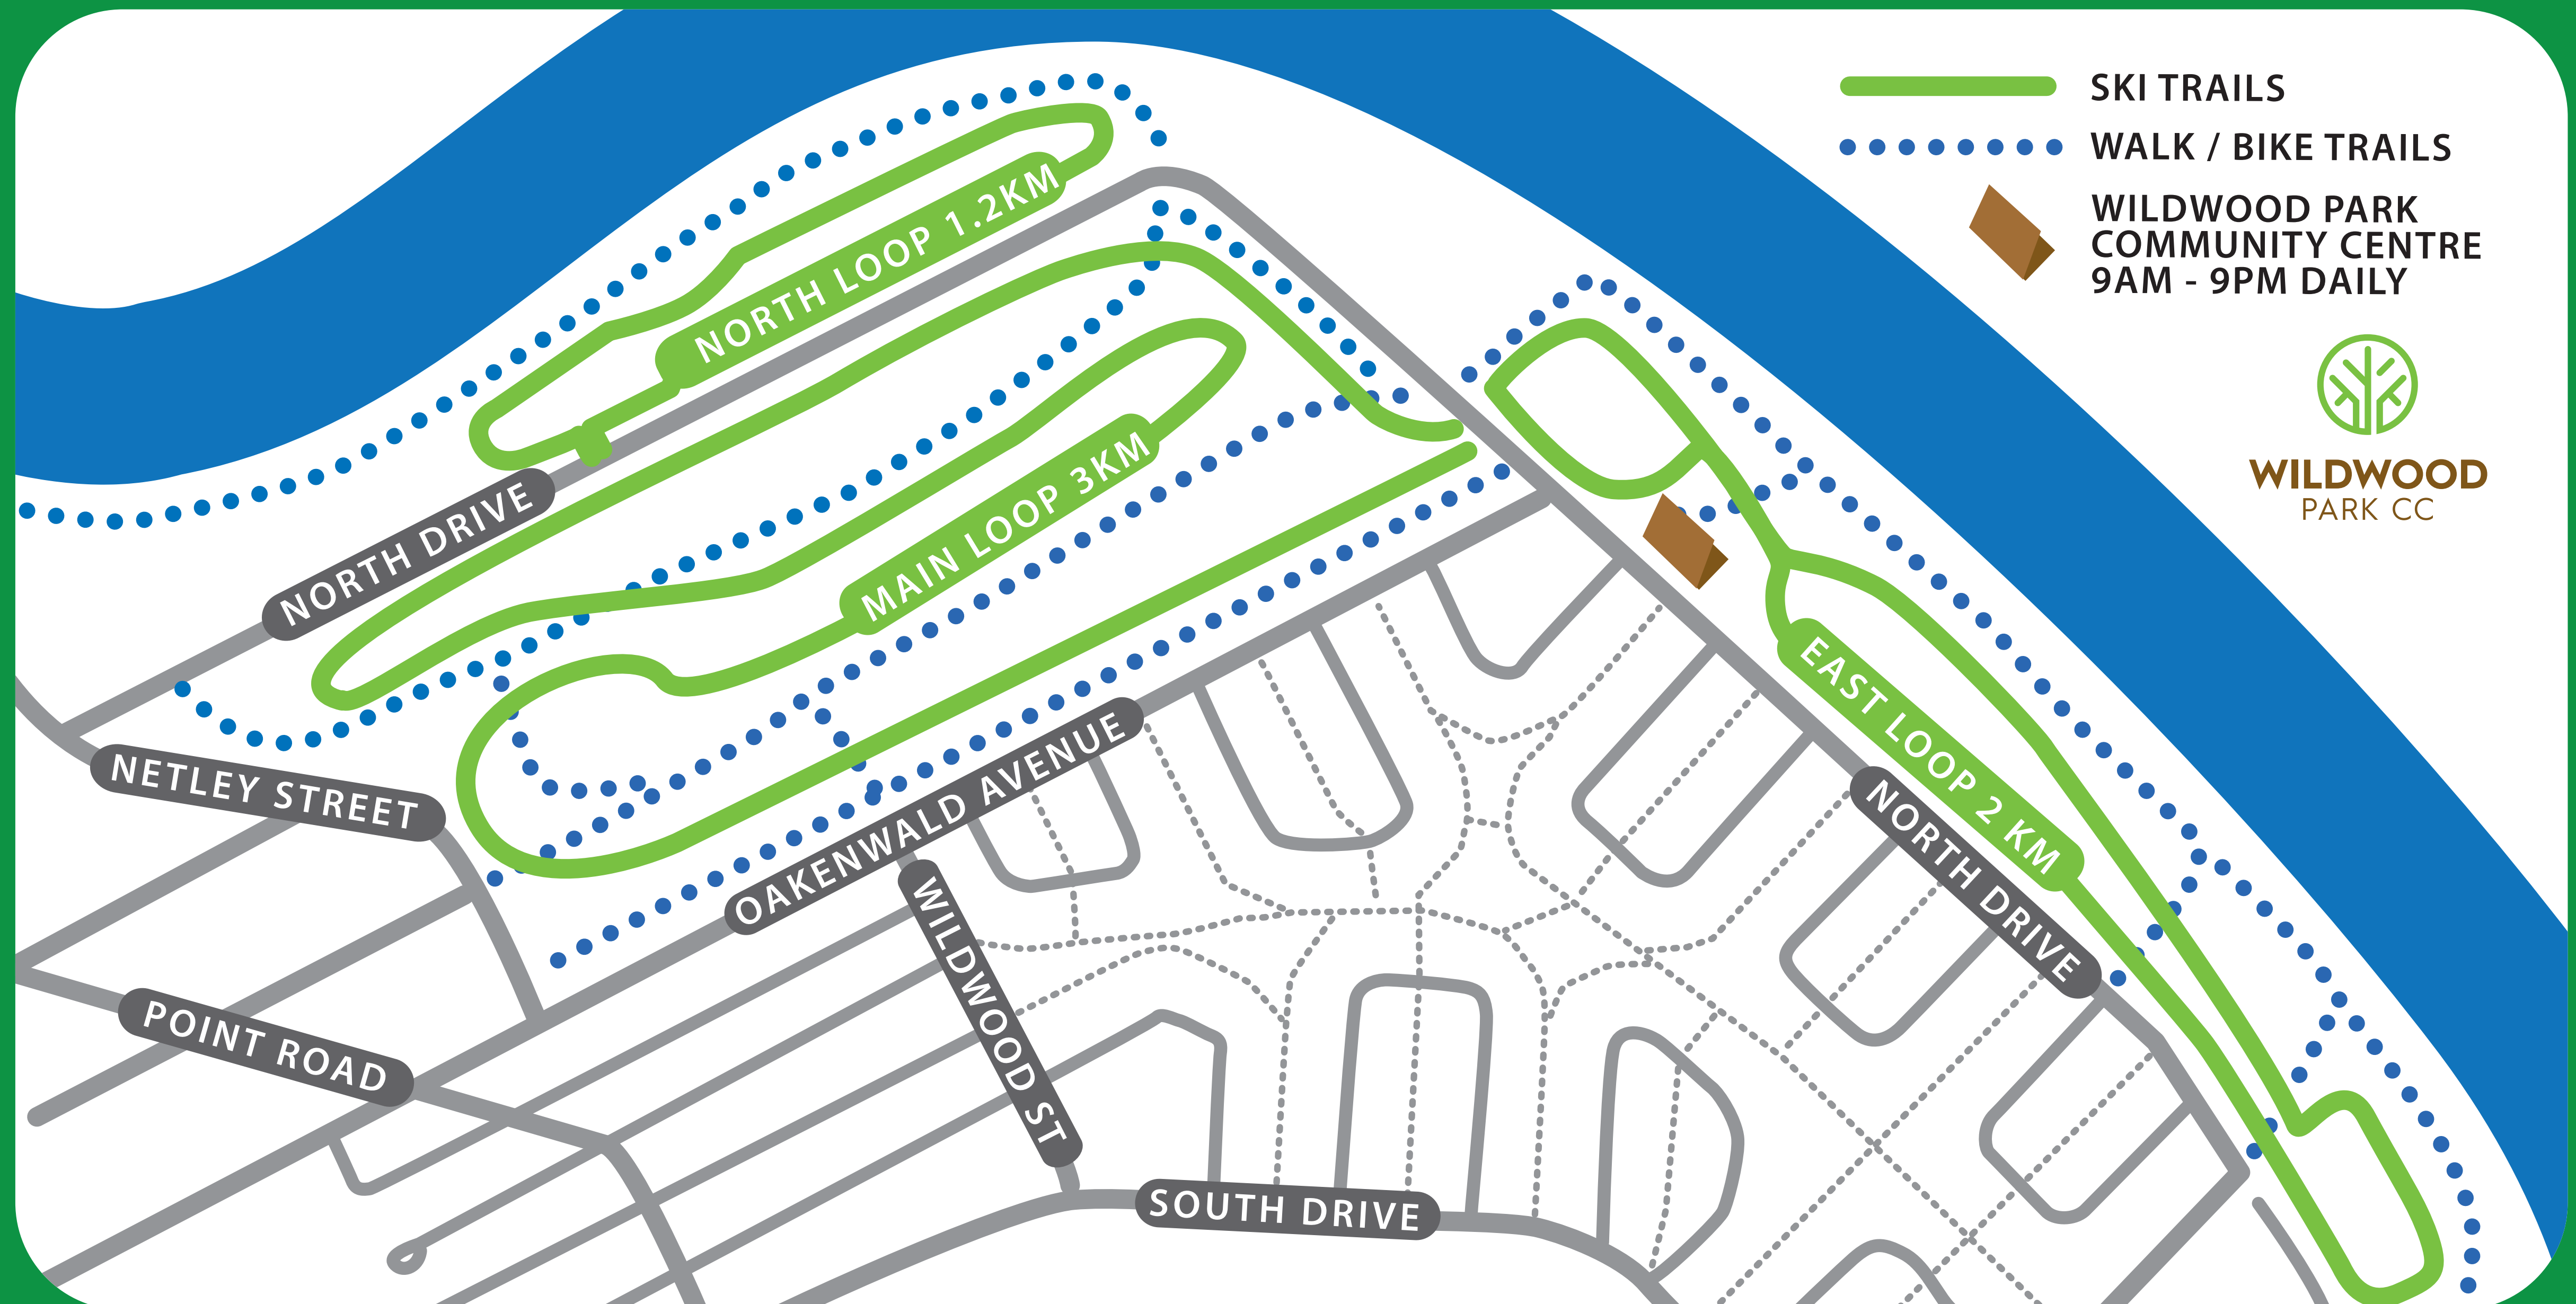

**WILDWOOD
PARK CC**

CROSS COUNTRY

Ski Trails

WILDWOOD
PARK CC

Ski Trails

are for skiers only
(no walkers, pets, bikes, etc.)

Volunteer maintained.
Donations appreciated.

more information at wildwoodcc.ca

WILDWOOD
PARK CC

Main Loop Ski Trail 3 km

Volunteer maintained.
Donations appreciated.

more information at wildwoodcc.ca

WILDWOOD
PARK CC

East Loop Ski Trail 2 km

Volunteer maintained.
Donations appreciated.

more information at wildwoodcc.ca

WILDWOOD
PARK CC

North Loop Ski Trail 1.2 km

Volunteer maintained.
Donations appreciated.

more information at wildwoodcc.ca

Ski trails are for **SKIERS ONLY**

(no walkers, pets, bikes, etc.)

Volunteer maintained.
Donations appreciated. 
more information at wildwoodcc.ca

WILDWOOD
PARK CC

WILDWOOD
PARK CC

Walking & Biking Trails

Volunteer maintained.
Donations appreciated.

more information at wildwoodcc.ca