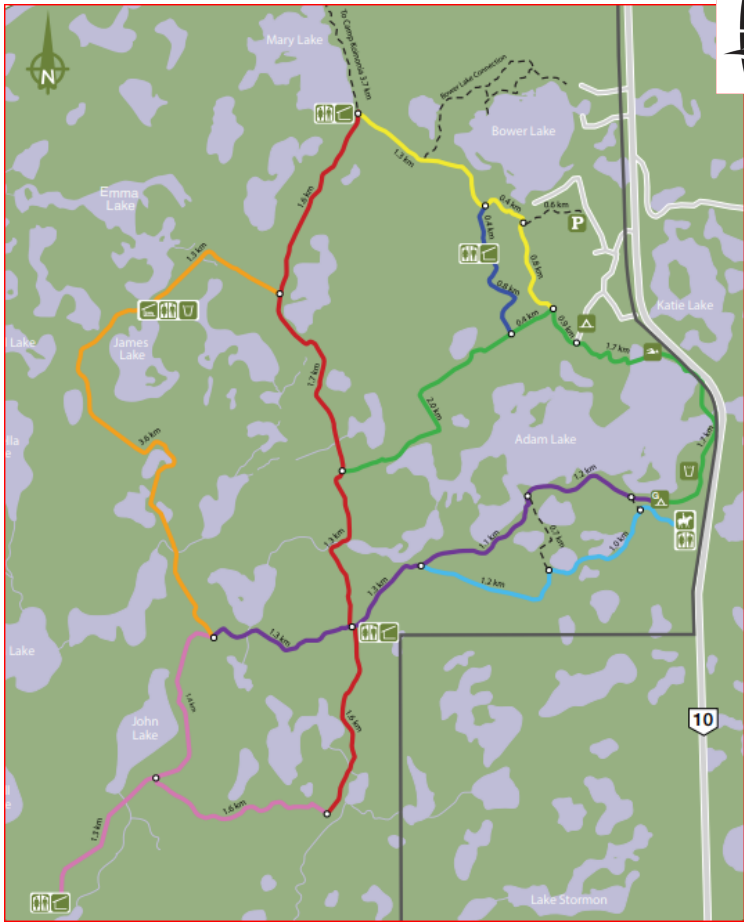

TURTLE MOUNTAIN PROVINCIAL PARK TRAIL REPORT

Update: Mar 8
Avg Base: 3.5"

			TRACK SET	SNOW COMB	ROLL /PACK	COMMENT
WINTER REC TRAIL		Mar 7	X	X		Excellent
MARY TRAIL (N)	(WINTER REC JCT TO MARY'S WARMUP)	Mar 7	X	X		Excellent
MARY TRAIL (S)	(WINTER REC JCT TO ADAM TRAIL)	Mar 7	X	X		Excellent
INTERMEDIATE TRAIL		Mar 7	X	X		Excellent
ADAM TRAIL (W)	JCT OF MARY TRAIL TO DUNSEITH)	Mar 7	X	X		Excellent
ADAM TRAIL (S)	JCT OF MARY TRAIL TO VISTA)	Mar 8	X	X		Good
JAMES LAKE TRAIL (N)	DUNSEITH TO CABIN	Mar 7	X	X		Excellent
JAMES LAKE TRAIL (S)	CABIN TO JOHN JCT	Mar 8	X	X		Excellent - 1
VISTA TRAIL (E)	JCT OF ADAM TO DUNSEITH	Mar 8	X	X		Excellent
VISTA TRAIL (W)	JCT OF DUNSEITH TO JOHN	Mar 8	X	X		Excellent
SHOOFLY TRAIL		TBD				
DUNSEITH TRAIL	north of Adam junction	Mar 7	X	X		Excellent
DUNSEITH TRAIL	south of Adam junction	Mar 7	X	X		Excellent
DUNSEITH TRAIL	south of Adam cabin	TBD				
JOHN LAKE TRAIL		TBD				
COMMENTS						
Overall Good/Excellent conditions, Mar 7/8 activities included re-corduoy of trails, new Set Track						
1 - Drifting in section crossing S of James Cabin heading toward John Lake						