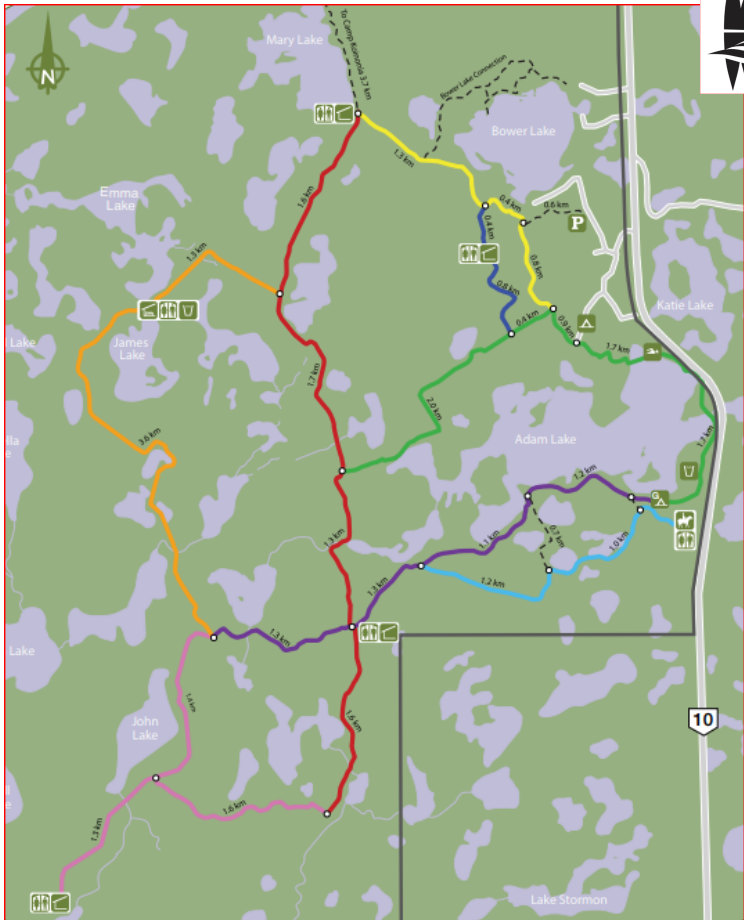

**TURTLE MOUNTAIN PROVINCIAL PARK TRAIL REPORT**

**Update: Feb 29**

**Avg Base: 2.5"**

			TRACK SET	SNOW COMB	ROLL /PACK	COMMENT
WINTER REC TRAIL		Feb 29	X	X		Fair
MARY TRAIL (N)	(WINTER REC JCT TO MARY'S WARMUP)	Feb 29	X	X		Fair
MARY TRAIL (S)	(WINTER REC JCT TO ADAM TRAIL)	Feb 29	X	X		Fair
INTERMEDIATE TRAIL		Feb 29	X	X		Fair
ADAM TRAIL (W)	JCT OF MARY TRAIL TO DUNSEITH)	Feb 29	X	X		Fair
ADAM TRAIL (S)	JCT OF MARY TRAIL TO VISTA)	Jan 26				Poor
JAMES LAKE TRAIL (N)	DUNSEITH TO CABIN	Feb 29	X	X		Fair
JAMES LAKE TRAIL (S)	CABIN TO JOHN JCT	Jan 26	X			Poor-1
VISTA TRAIL ( E )	JCT OF ADAM TO DUNSEITH	Feb 1	X			Poor-1
VISTA TRAIL (W)	JCT OF DUNSITH TO JOHN	Jan 26	X			Poor-1
SHOOFLY TRAIL		Jan 26			X	Poor-Fair
DUNSEITH TRAIL	north of Adam junction	Feb 29	X	X		Fair
DUNSEITH TRAIL	south of Adam junction	Feb 29	X	X		Fair
DUNSEITH TRAIL	south of Adam cabin	Jan 17			X	Poor-Fair
JOHN LAKE TRAIL		Jan 19			X	Poor-Fair
<b>COMMENTS</b>						
Overall Fair conditions, Feb 29 activities included re-cordouroy of trails, new Set Track						
1 - Trails have Limited Pre-Existing Track from last groom date (Poor Shape - shallow/undefined)						