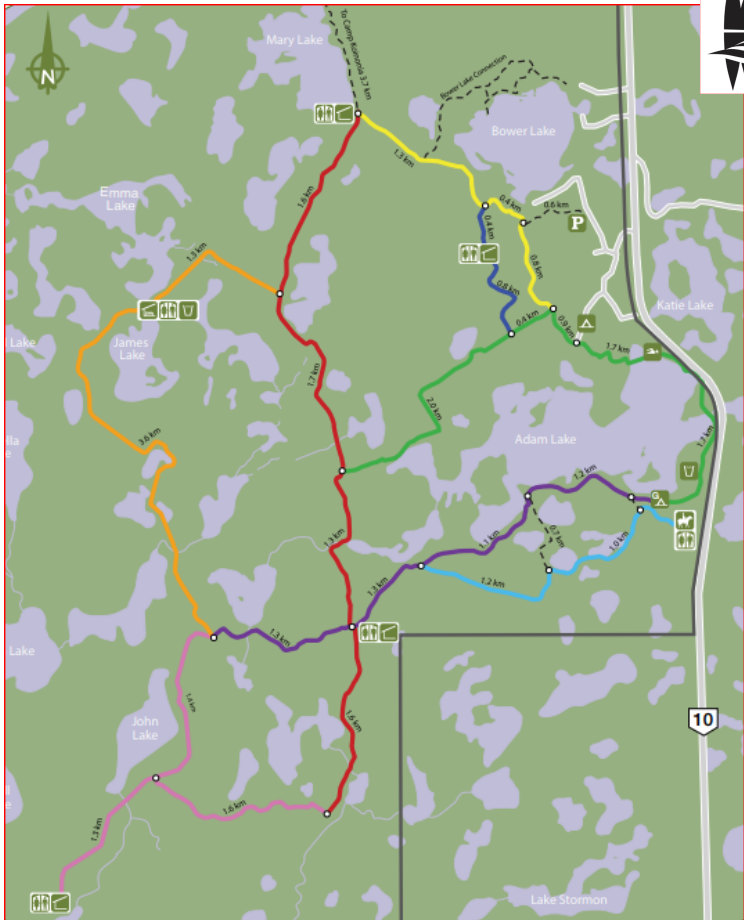

TURTLE MOUNTAIN PROVINCIAL PARK TRAIL REPORT

TURTLE MOUNTAIN PROVINCIAL PARK TRAIL REPORT

Avg Base: 2.5"

			TRACK SET	SNOW COMB	ROLL /PACK	COMMENT
WINTER REC TRAIL		Feb 2	X			Poor
MARY TRAIL (N)	(WINTER REC JCT TO MARY'S WARMUP)	Feb 2	X			Poor-Fair
MARY TRAIL (S)	(WINTER REC JCT TO ADAM TRAIL)	Feb 2	X			Poor-Fair
INTERMEDIATE TRAIL		Feb 2	X			Poor-Fair
ADAM TRAIL (W)	JCT OF MARY TRAIL TO DUNSEITH)	Feb 1	X			Poor-Fair
ADAM TRAIL (S)	JCT OF MARY TRAIL TO VISTA)	Jan 26				Poor -1
JAMES LAKE TRAIL (N)	DUNSEITH TO CABIN	Feb 2	X			Poor-Fair
JAMES LAKE TRAIL (S)	CABIN TO JOHN JCT	Jan 26	X			Poor-Fair -2
VISTA TRAIL (E)	JCT OF ADAM TO DUNSEITH	Feb 1	X			Fair -2
VISTA TRAIL (W)	JCT OF DUNSITH TO JOHN	Jan 26	X			Fair -2
SHOOFLY TRAIL		Jan 26			X	Fair
DUNSEITH TRAIL	north of Adam junction	Feb 1	X			Poor-Fair
DUNSEITH TRAIL	south of Adam junction	Feb 1	X			Fair -2
DUNSEITH TRAIL	south of Adam cabin	Jan 17			X	Fair
JOHN LAKE TRAIL		Jan 19			X	Fair
COMMENTS						
Overall Fair / Poor snow conditions, ice covered base, sporadic sections of grass						
Set Track is intact/visible in most places, shallow/undefined, Hard/Icy						
Skate Ski/Snow comb portions are deteriorated, sections with holes from foot traffic - occurring during mild temp/soft snow conditions in weeks past						
1 - Sections of grass along highway, limited or no defined track						
2 - Skate Ski/Center of Trail mostly flat due to less foot traffic, no defined corduroy						