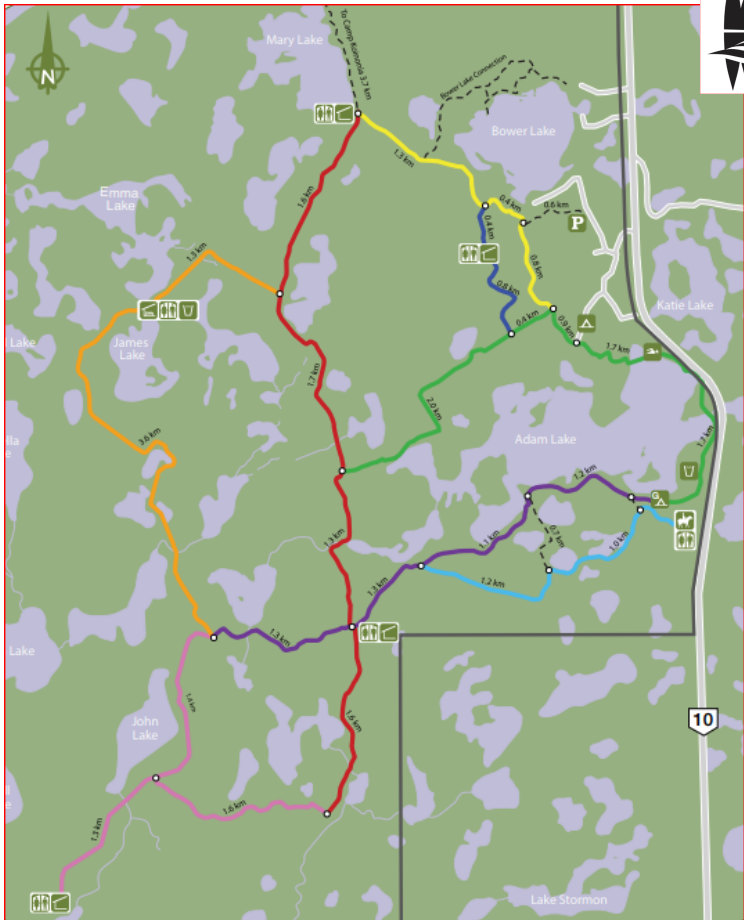

TURTLE MOUNTAIN PROVINCIAL PARK TRAIL REPORT

Base: 3"

			TRACK SET	SNOW COMB	ROLL /PACK	COMMENT
WINTER REC TRAIL		Feb 1		X		Good
MARY TRAIL (N)	(WINTER REC JCT TO MARY'S WARMUP)	Feb 1	X	X		Fair
MARY TRAIL (S)	(WINTER REC JCT TO ADAM TRAIL)	Jan 26				Fair -1
INTERMEDIATE TRAIL		Jan 26				Fair -1
ADAM TRAIL (W)	JCT OF MARY TRAIL TO DUNSEITH)	Feb 1	X	X		Good
ADAM TRAIL (S)	JCT OF MARY TRAIL TO VISTA)	Jan 26				Poor -2
JAMES LAKE TRAIL (N)	DUNSEITH TO CABIN	Jan 26	X			Fair
JAMES LAKE TRAIL (S)	CABIN TO JOHN JCT	Jan 26	X	X		Fair -3
VISTA TRAIL (E)	JCT OF ADAM TO DUNSEITH	Feb 1	X	X		Good
VISTA TRAIL (W)	JCT OF DUNSEITH TO JOHN	Jan 26	X			Fair
SHOOFLY TRAIL		Jan 26			X	Fair
DUNSEITH TRAIL	north of Adam junction	Feb 1	X	X		Fair
DUNSEITH TRAIL	south of Adam junction	Feb 1	X	X		Fair
DUNSEITH TRAIL	south of Adam cabin	Jan 17			X	Poor
JOHN LAKE TRAIL		Jan 19			X	Poor
COMMENTS						
1 - Packed, no comb and no track						
2 - Sections of grass/dirt along highway						
3 - Drifting sections after James Cabin						
Below average snow conditions, mostly snow covered with small sections of grass						
Snow comb is good however track set is average or below due to snow conditions						
Trails are all useable						