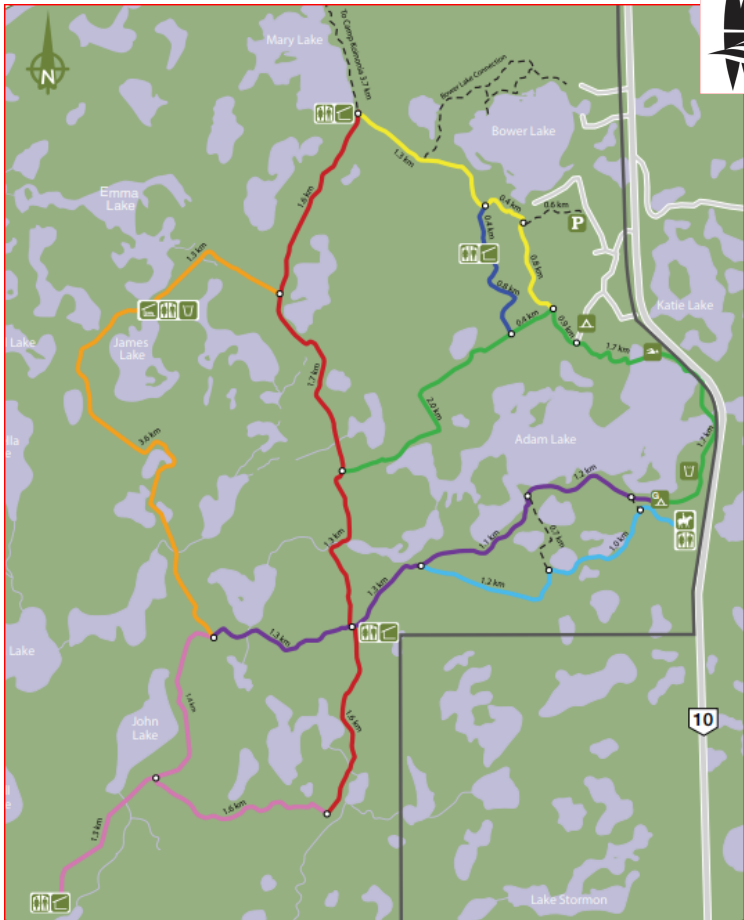

TURTLE MOUNTAIN PROVINCIAL PARK TRAIL REPORT

Base: 4"

			TRACK SET	SNOW COMB	ROLL /PACK	COMMENT
WINTER REC TRAIL		Jan 26	X	X		Good
MARY TRAIL (N)	(WINTER REC JCT TO MARY'S WARMUP)	Jan 26	X	X		Good
MARY TRAIL (S)	(WINTER REC JCT TO ADAM TRAIL)	Jan 26	X	X		Good
INTERMEDIATE TRAIL		Jan 26	X	X		Good
ADAM TRAIL (W)	JCT OF MARY TRAIL TO DUNSEITH)	Jan 26	X	X		Good - New Track
ADAM TRAIL (S)	JCT OF MARY TRAIL TO VISTA)	Jan 25	X	X		Fair - 2
JAMES LAKE TRAIL (N)	DUNSEITH TO CABIN	Jan 26	X	X		Good
JAMES LAKE TRAIL (S)	CABIN TO JOHN JCT	Jan 26	X	X		Good - 1
VISTA TRAIL ( E )	JCT OF ADAM TO DUNSEITH	Jan 26	X	X		Good
VISTA TRAIL (W)	JCT OF DUNSEITH TO JOHN	Jan 26	X	X		Good
SHOOFLY TRAIL		Jan 26		X	X	Good *
DUNSEITH TRAIL	north of Adam junction	Jan 26	X	X		Good
DUNSEITH TRAIL	south of Adam junction	Jan 26	X	X		Good
DUNSEITH TRAIL	south of Adam cabin	Jan 17		X	X	Good *
JOHN LAKE TRAIL		Jan 19		X	X	Good *

COMMENTS

- 1 - Drifting in section crossing S of James Cabin heading toward John Lake
  - 2 - Drifting in sections along HWY 10
- \*Shoofly, John Lake and Dunseith S of Adam Cabin are comb packed half the width of the trail
- Nice Conditions Overall - Jan 26 Grooming Activities included refresh of comb/skate ski.  
Set track untouched since previous groom on Jan 22 + 23, still in good condition.