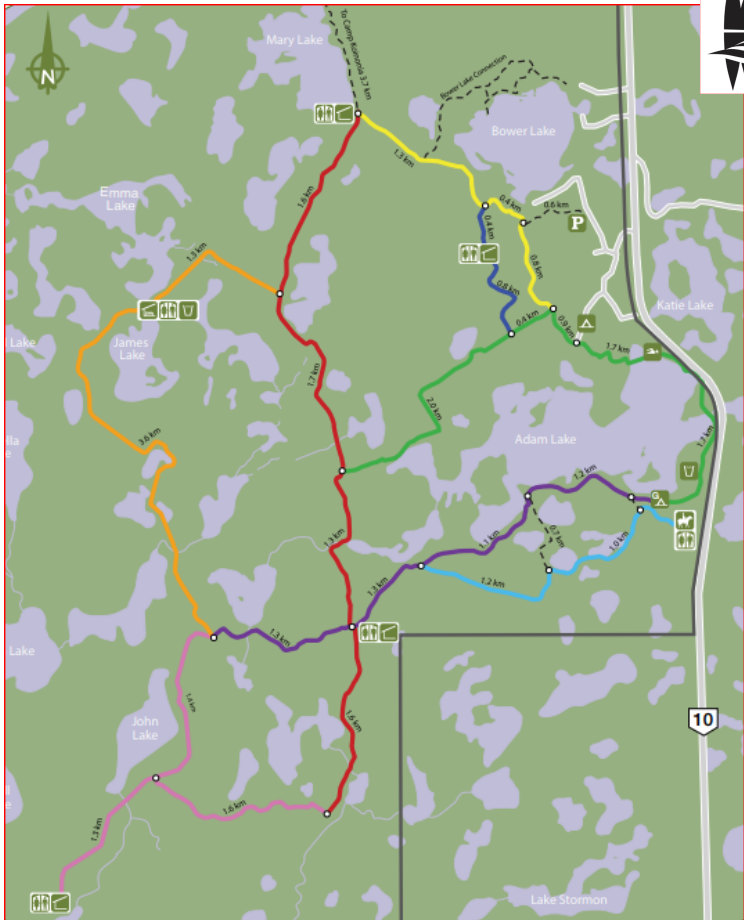

TURTLE MOUNTAIN PROVINCIAL PARK TRAIL REPORT

Base: 4" As of: Fresh snow (DATES) est (inches):

			TRACK SET	SNOW COMB	ROLL /PACK	COMMENT
WINTER REC TRAIL		Jan 23	X	X		Good
MARY TRAIL (N)	(WINTER REC JCT TO MARY'S WARMUP)	Jan 23	X	X		Good
MARY TRAIL (S)	(WINTER REC JCT TO ADAM TRAIL)	Jan 22	X	X		Good
INTERMEDIATE TRAIL		Jan 22	X	X		Good
ADAM TRAIL (W)	JCT OF MARY TRAIL TO DUNSEITH)	Jan 22	X	X		Good
ADAM TRAIL (S)	JCT OF MARY TRAIL TO VISTA)	Jan 17	X	X		Good
JAMES LAKE TRAIL (N)	DUNSEITH TO CABIN	Jan 23	X	X		Good
JAMES LAKE TRAIL (S)	CABIN TO JOHN JCT	Jan 23	X	X		Good - 1
VISTA TRAIL (E)	JCT OF ADAM TO DUNSEITH	Jan 22	X	X		Good
VISTA TRAIL (W)	JCT OF DUNSEITH TO JOHN	Jan 23	X	X		Good
SHOOFLY TRAIL		Jan 19		X	X	Good *
DUNSEITH TRAIL	north of Adam junction	Jan 17	X	X		Good
DUNSEITH TRAIL	south of Adam junction	Jan 22	X	X		Good
DUNSEITH TRAIL	south of Adam cabin	Jan 17		X	X	Good *
JOHN LAKE TRAIL		Jan 19		X	X	Good *
COMMENT						
*Shoofly, John Lake and Dunseith S of Adam Cabin are comb packed half the width of the trail						
1 - Drifting in area crossing S of James Cabin heading toward John Lake						
Nice Conditions Overall						