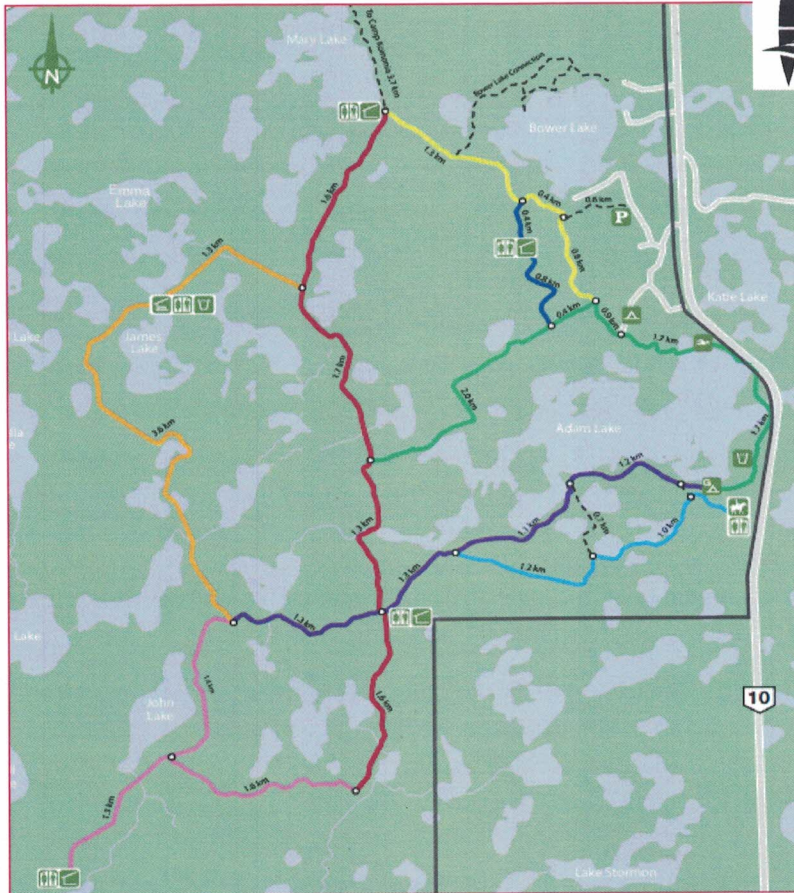

TURTLE MOUNTAIN PROVINCIAL PARK TRAIL REPORT

Base:
Fresh snow (DATES)

As of:
est (inches):

			TRACK SET	SNOW COMB	ROLL /PACK	COMMENT
WINTER REC TRAIL						
MARY TRAIL (N)	(WINTER REC JCT TO MARY'S WARMUP)	JAN. 17	X	X		Good
MARY TRAIL (S)	(WINTER REC JCT TO ADAM TRAIL)	JAN. 17	X	X		Good
INTERMEDIATE TRAIL		JAN. 17	X	X		Good
ADAM TRAIL (W)	JCT OF MARY TRAIL TO DUNSEITH)	JAN. 17	X	X		Good
ADAM TRAIL (S)	JCT OF MARY TRAIL TO VISTA)	JAN. 17	X	X		Good
JAMES LAKE TRAIL (N)	DUNSEITH TO CABIN	JAN. 17	X	X		Good
JAMES LAKE TRAIL (S)	CABIN TO JOHN JCT	JAN. 17	X	X		① Drifting
VISTA TRAIL (E)	JCT OF ADAM TO DUNSEITH	JAN. 17	X			Good
VISTA TRAIL (W)	JCT OF DUNSEITH TO JOHN	JAN. 17	X	X		Good
SHOOFLY TRAIL						★
DUNSEITH TRAIL	north of Adam junction	JAN. 17	X	X		Good
DUNSEITH TRAIL	south of Adam junction	JAN. 17	X	X		Good
DUNSEITH TRAIL	south of Adam cabin					★
JOHN LAKE TRAIL						★
COMMENT						
① Drifting in Crossing South of James Cabin heading toward John lake						
★ Planning to snow comb Shoofly, Dunseith (S of ADAM cabin) and John Lake Trails Jan 18/19						
Well defined Classic Track, less defined SKATE ski due to snow conditions - Good overall						
Snow is has sugar texture not packing with snow comb -						